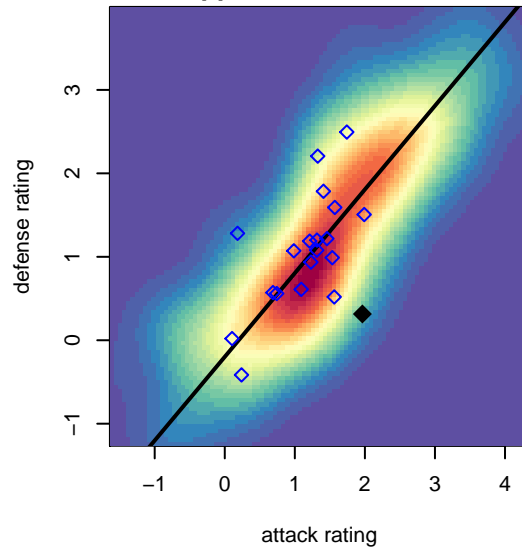

Venues played:
 2017 Beaverton Cup U14 Bronze
 2017 Mt Hood Challenge U14 Silver
 2017 PTT G04 Division 1 White
 2017 OYS PTT Presidents Cup G04
 2017 Spr OYS G04 Division 1 Red

Thelo Rage G04
 Dots are actual minus expected GF (blue circles) and GA (red triangles).
 Blue line is smoothed change in attack strength. Red is smoothed change in defense strength.

**attack and defense variance (black dot)
relative to other teams
and top 10 in region**

**attack and defense rating
relative to others at age
and all opponents in last 13 months**

Performance relative to 13 month average