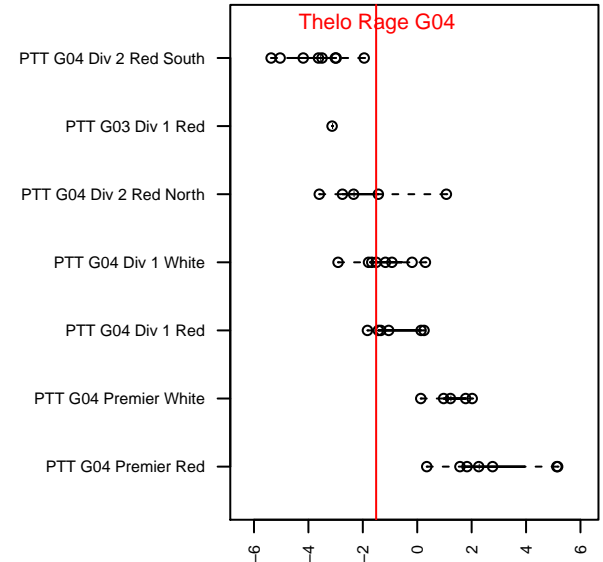

Venues played:
 2017 Beaverton Cup U14 Bronze
 2017 Mt Hood Challenge U14 Silver
 2017 PTT G04 Division 1 White
 2017 OYS PTT Presidents Cup G04
 2017 Spr OYS G04 Division 1 Red

Thelo Rage G04
 Dots are actual minus expected GF (blue circles) and GA (red triangles).
 Blue line is smoothed change in attack strength. Red is smoothed change in defense strength.

**attack and defense variance (black dot)
relative to other teams
and top 10 in region**

**attack and defense rating
relative to others at age
and all opponents in last 13 months**

Performance relative to 13 month average