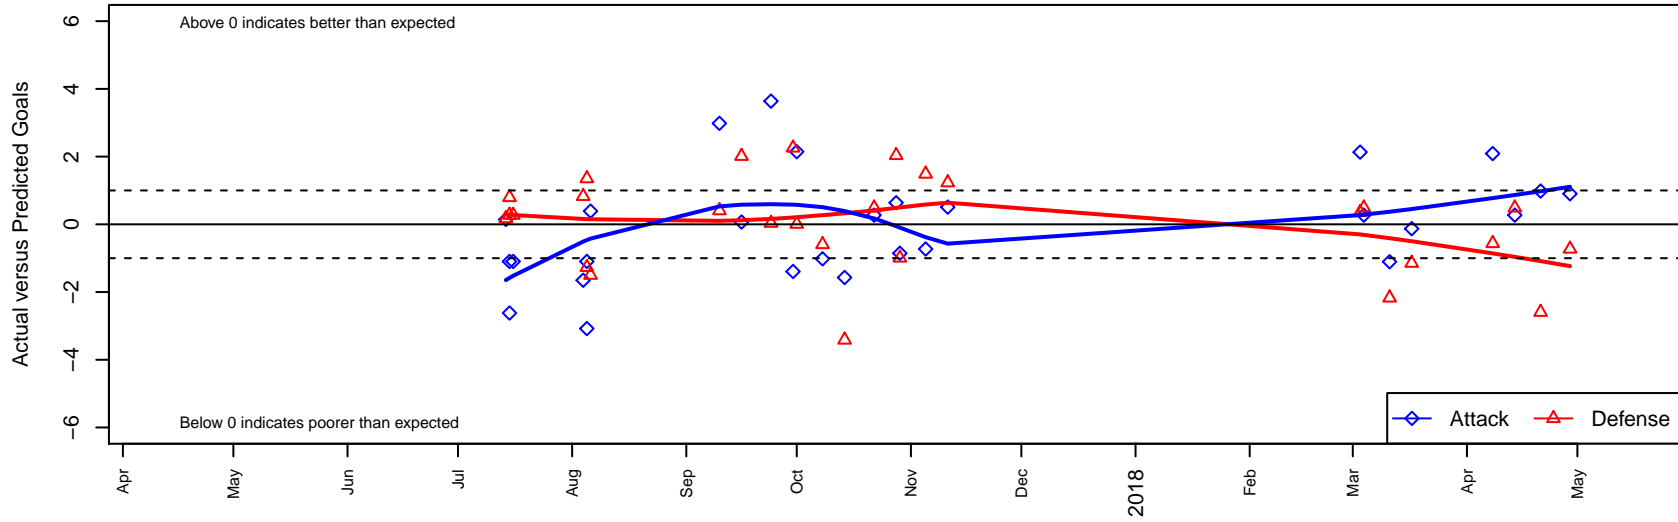

Thelo Rage G04

Thelo United Futbol
 Milwaukie, OR
 G04 total strength=1129
 attack=7.13 defense=1.37
 fall league = PTT G04 Div 1 White
 spr league = Spr OYS G04 Div 1 Red

alt names used:
 Thelo 04G Rage
 Thelo 04G Rage
 Thelo Rage
 Thelo United Rage
 Thelo 04G Rage

Venues played:
 2017 Beaverton Cup U14 Bronze
 2017 Mt Hood Challenge U14 Silver
 2017 PTT G04 Division 1 White
 2017 OYS PTT Presidents Cup G04
 2017 Spr OYS G04 Division 1 Red

Thelo Rage G04
 Dots are actual minus expected GF (blue circles) and GA (red triangles).
 Blue line is smoothed change in attack strength. Red is smoothed change in defense strength.

**attack and defense variance (black dot)
relative to other teams
and top 10 in region**

**attack and defense rating
relative to others at age
and all opponents in last 13 months**

Performance relative to 13 month average