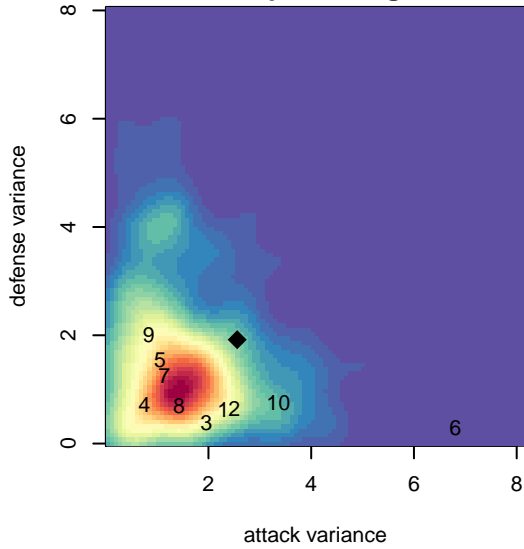

Thelo Rage G04

Thelo United Futbol
 Milwaukie, OR
 G04 total strength=1129
 attack=7.13 defense=1.37
 fall league = PTT G04 Div 1 White
 spr league = Spr OYS G04 Div 1 Red

alt names used:
 Thelo 04G Rage
 Thelo 04G Rage
 Thelo Rage
 Thelo United Rage
 Thelo 04G Rage

Venues played:
 2017 Beaverton Cup U14 Bronze
 2017 Mt Hood Challenge U14 Silver
 2017 PTT G04 Division 1 White
 2017 OYS PTT Presidents Cup G04
 2017 Spr OYS G04 Division 1 Red

Thelo Rage G04
 Dots are actual minus expected GF (blue circles) and GA (red triangles).
 Blue line is smoothed change in attack strength. Red is smoothed change in defense strength.

**attack and defense variance (black dot)
relative to other teams
and top 10 in region**

**attack and defense rating
relative to others at age
and all opponents in last 13 months**

Performance relative to 13 month average